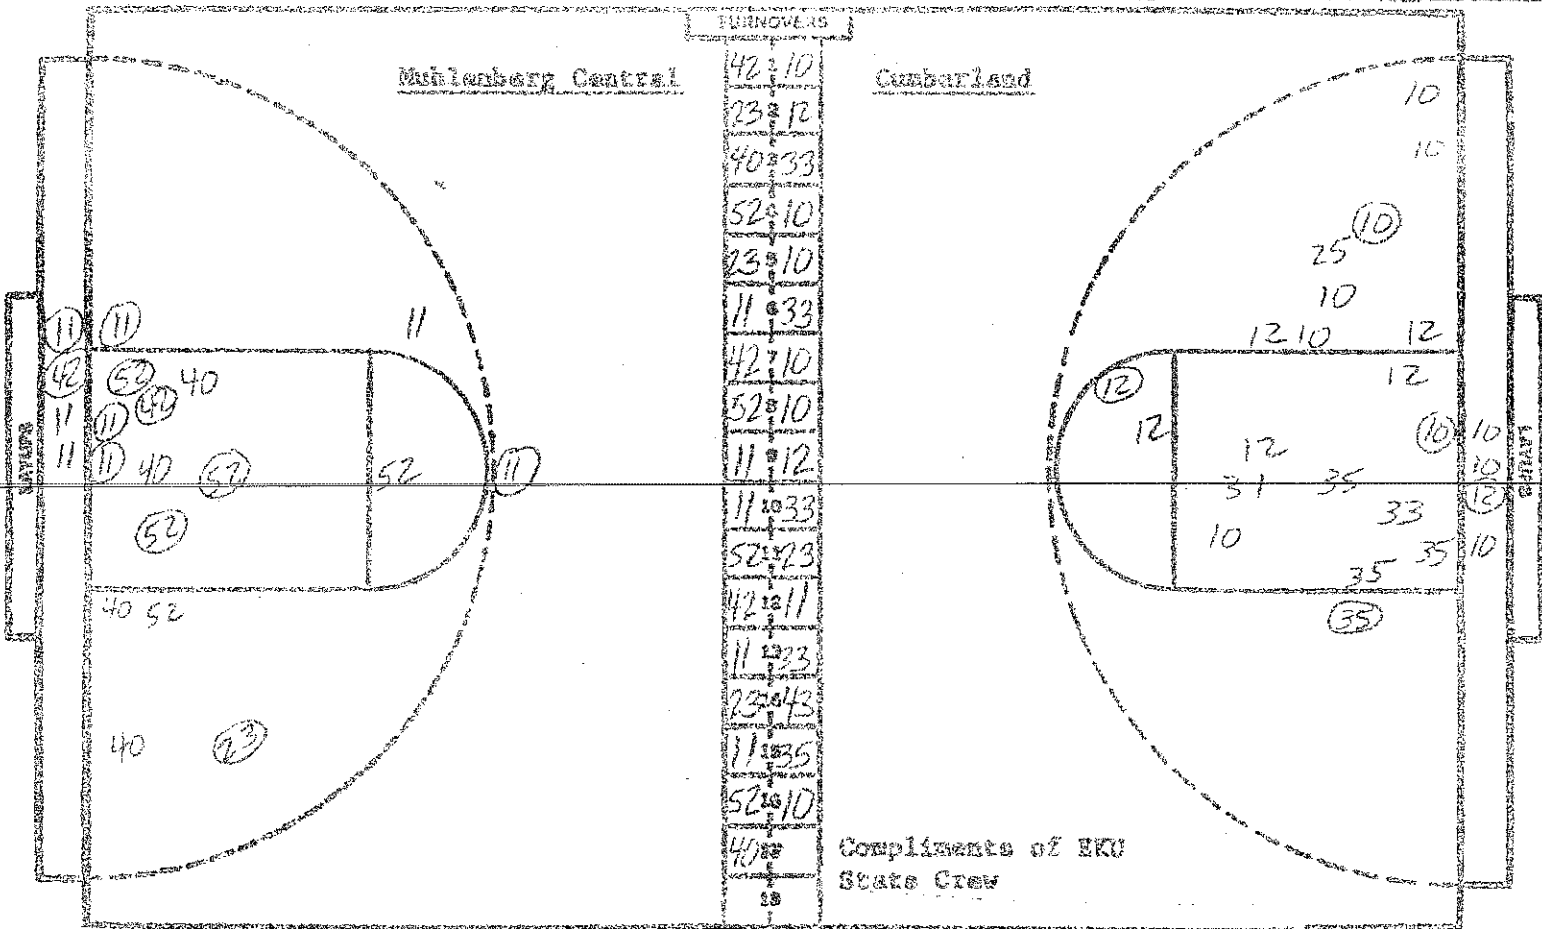

TURNOVERS

NO.	Mt. Central	FG-PGA	FT-FTA	RD	P	TP	A
11	Sherry Mitchell	5-8	1-3	4	1	11	0
40	Theresa Barrett	0-4	2-2	6	0	2	0
52	Sherry Gish	3-5	0-0	8	0	6	1
42	Kathy Stewart	2-2	4-5	1	2	8	2
23	Terese Shanks	1-1	0-0	1	0	2	1
	-	-	-				
	-	-	-				
	-	-	-				
	-	-	-				
	-	-	-				
	-	-	-				
	-	-	-				
	-	-	-				
	-	-	-				
	-	-	-	1	28		
TOTALS		11-20	7-10	21	3	29	4

NO.	Cumberland	FG-PGA	FT-FTA	RD	P	TP	A
33	Kelly Clem	0-1	0-0	1	1	0	0
35	Lolita Mallory	1-4	0-0	1	3	2	0
31	Brenda Collett	0-1	0-0	5	1	0	0
12	Monica Owens	2-7	0-0	2	2	4	0
10	Nickie Snow	2-10	0-1	2	2	4	2
25	Amy Morris	0-1	0-0	0	0	0	0
23	Susie Smith	0-0	0-0	0	0	0	0
11	Diane Taylor	0-0	0-0	0	0	0	0
43	Vanessa Hulcomb	0-0	0-0	0	1	0	0
	-	-	-				
	-	-	-				
	-	-	-				
	-	-	-				
	-	-	-				
	-	-	-				
	-	-	-				
	-	-	-				
TOTALS		5-24	0-1	11	10	10	2

PERCENTS

55.0 70.0 0

TEAM REBOUNDS (NOT IN TOTAL)

Mt. Lebanon Central

Cumberland

PERCENTS

20.8 0.0 0

TEAM REBOUNDS (NOT IN TOTAL)

SCORED BY KALYER

13-16=29

10-0=10

OFFICIALS: Jan. Buba & Ernie Liggett

ATTENDANCE: 770-1551